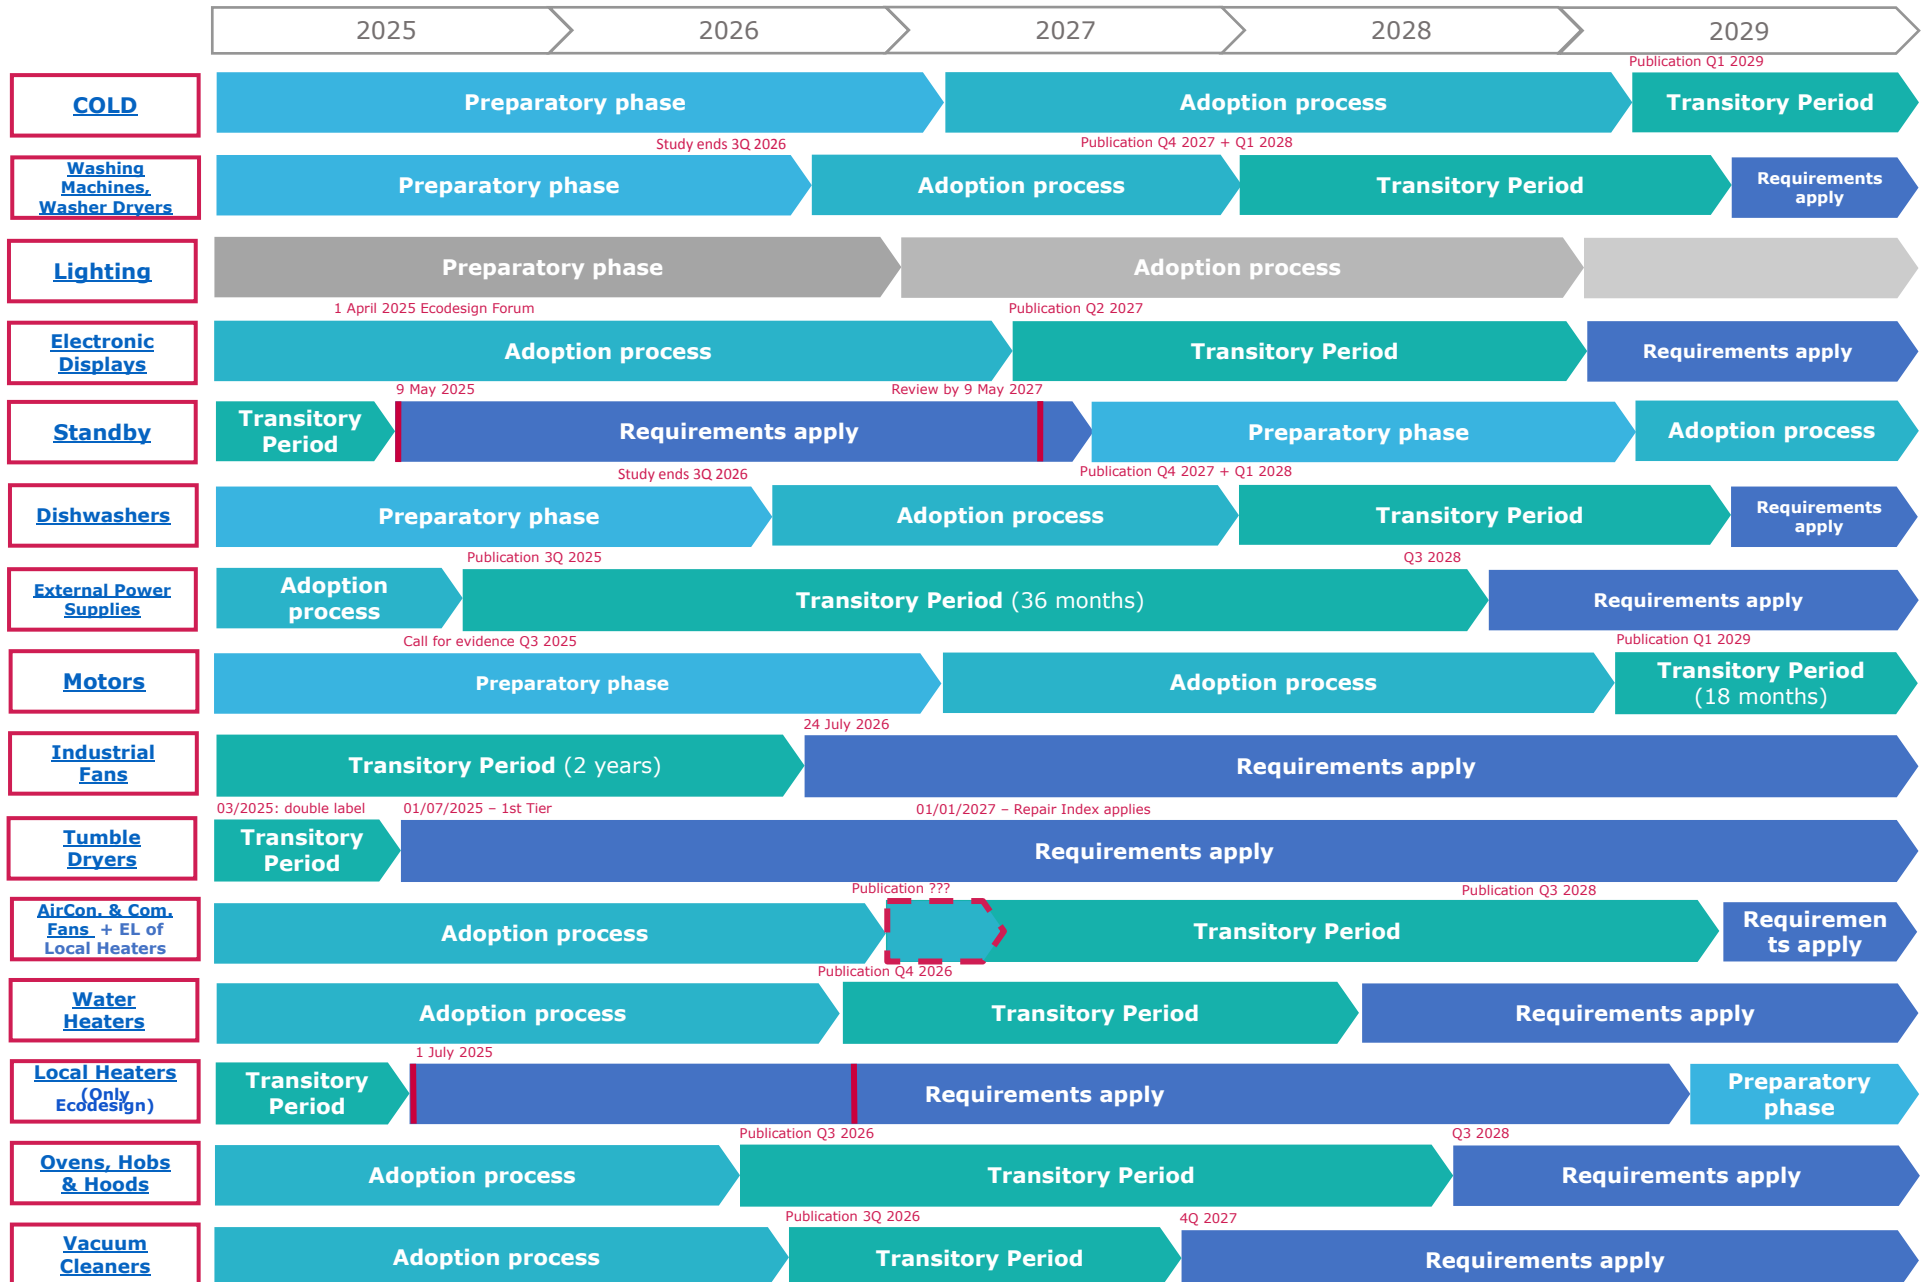

# Ecodesign & Energy Label forecast calendar – Most relevant files for APPLiA

Last update: 14/08/2025

\* These are educated projections based on a [Commission Work Programme](#) as well as previous experiences and latest information available.

\*\* For more in-depth information on each product, kindly check the wall section of the product group or contact the APPLiA Secretariat.

# Ecodesign & Energy Label-related studies – Forecast calendar

Last update:14/08/2025

\* These are educated projections based on a [Commission Work Programme](#) as well as previous experiences and latest information available.  
 \*\* For more in-depth information on each product, kindly check the wall section of the product group or contact the APPLIA Secretariat.